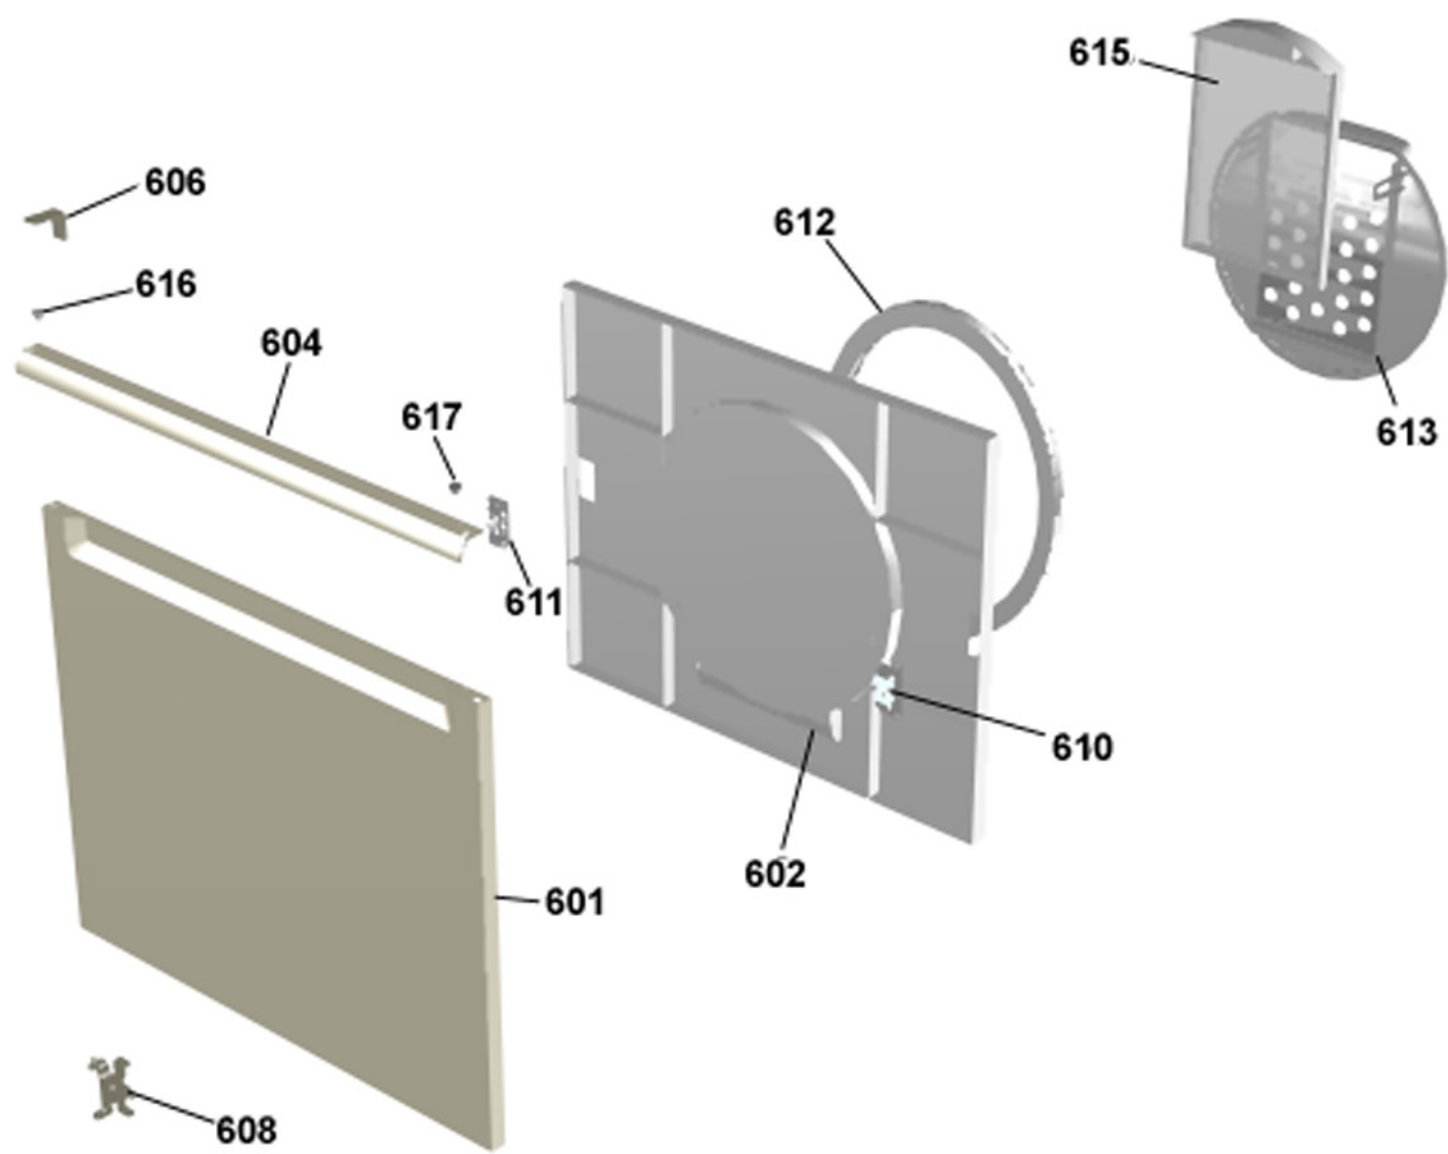

Outer door

ASKO, T701 US - White #10770120 (TD11US)

Pos	Spare part No.	Description	Qty	Comment
601	8061733-0	Outer Door 600/700 Series	1 Pcs	
602	8061810	Inner Door Dryer T700 Series	1 Pcs	
602-a	8902068	Screw	5 Pcs	
604	8061813-0	Door Handle T700	1 Pcs	
606	8061803-0	Hinge Pin Upper compl. 700s	1 Pcs	
606	8061805-0	hinge T711	1 Pcs	
606-a	8901097	Screw Terminal	2 Pcs	
606-b	8901619	Pop Rivet Det Comp	1 Pcs	
608	8061807-0	Lower Hinge Lower Compl.	1 Pcs	
608-a	8900338	Screw 20 Torx Self Tapping	2 Pcs	
608-b	8901097	Screw Terminal	1 Pcs	
610	8061878	Magnet Door T700s	1 Pcs	
611	8061886	Lock Holder T700 Series	0 Pcs	
612	8061815	Seal Dryer Door T700s	1 Pcs	
613	8065840	Filter Holder Compl.	1 Pcs	
615	8061812	Double Lint filter 700s	1 Pcs	
616	8061865-0	Bushing Hinge Pin T700s	2 Pcs	
617	8061953-0	Door Plug T700s	1 Pcs