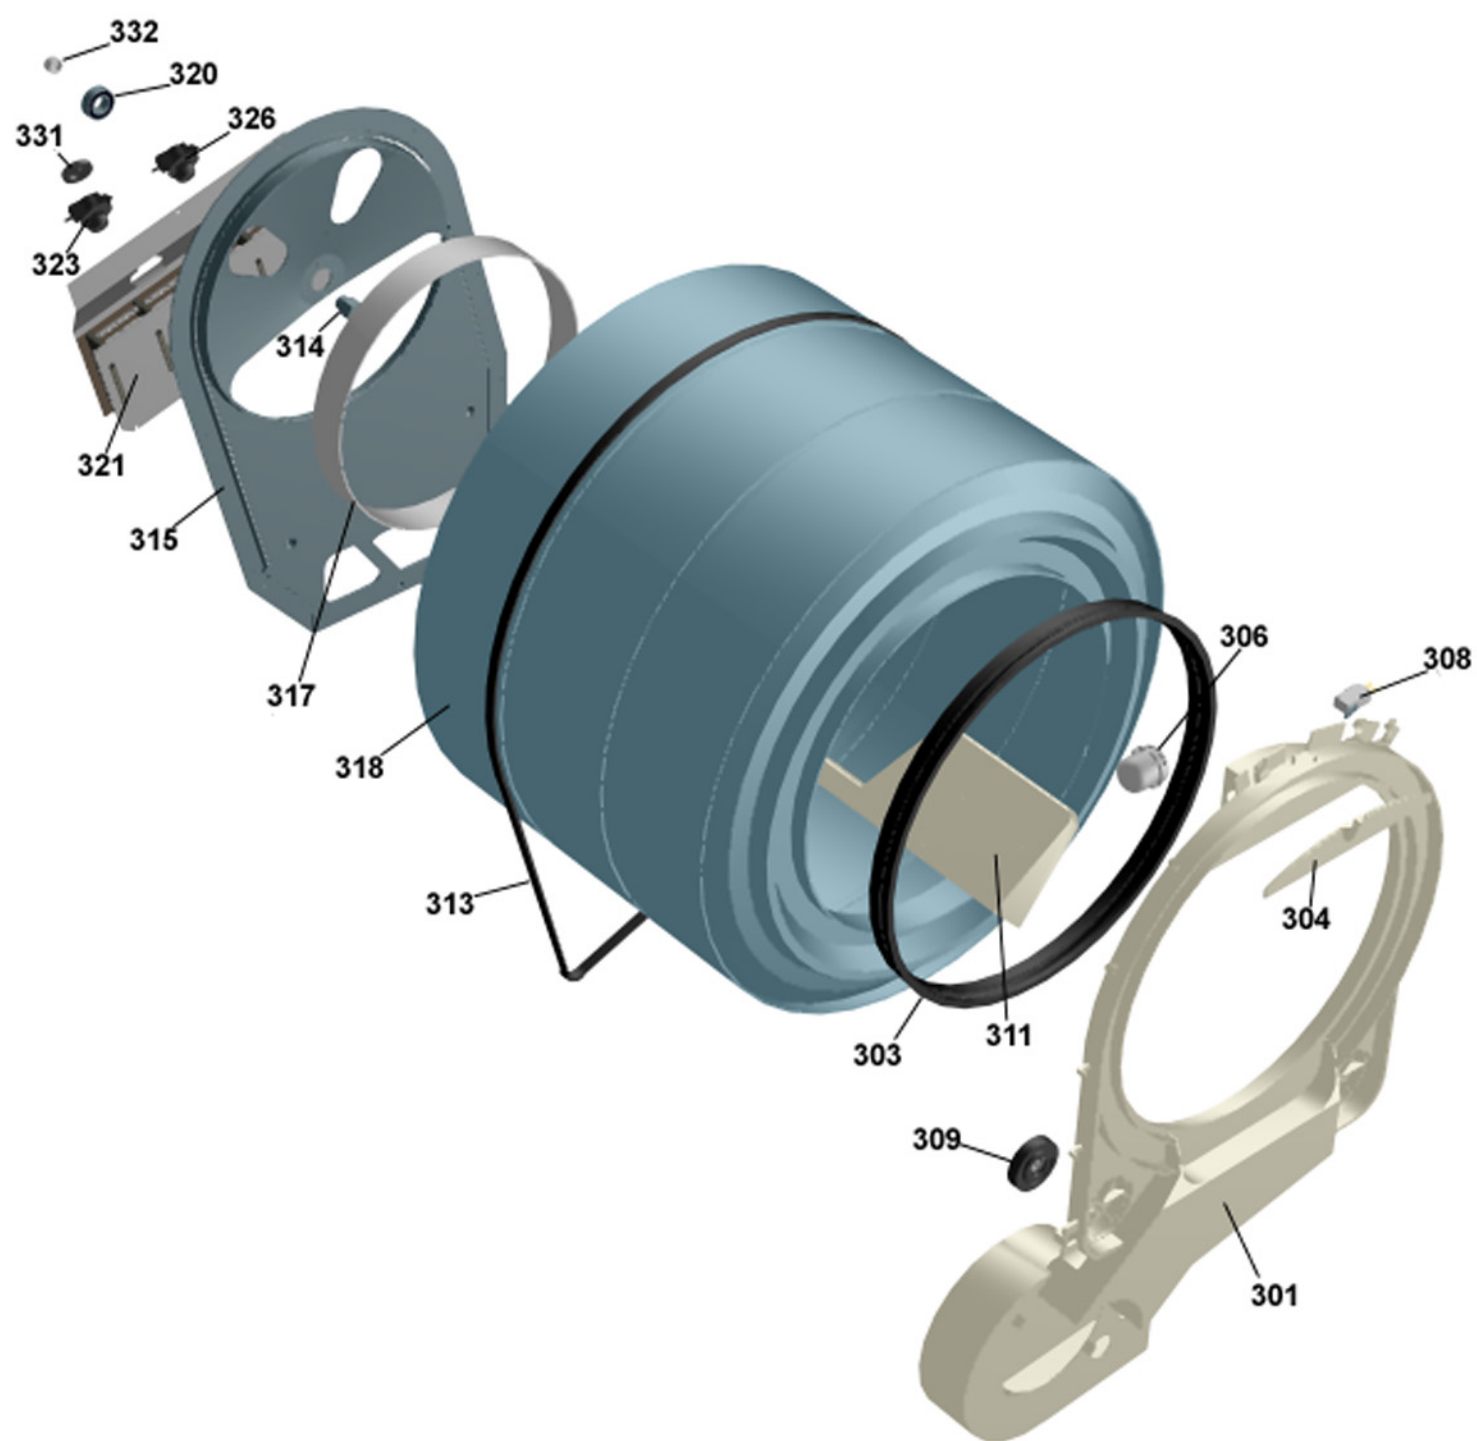

Cylinder and related parts

ASKO, T701 US - White #10770120 (TD11US)

Pos	Spare part No.	Description	Qty	Comment
301	8801216	Front frame compl. TD21	1 Pcs	
301-a	8902066	Screw	4 Pcs	
303	8061821	Front Felt Seal T700	1 Pcs	
304	8061932-49	Lamp housing lid grey TD21	1 Pcs	
306	8061887	Lamp Chimney	1 Pcs	
308	8053107	Micro Switch Dryer 03/05	1 Pcs	
309	8052622	Drum Roller Frt. TD	1 Pcs	
311	8052589	Paddle	2 Pcs	
311-a	8902099	Screw	5 Pcs	
313	8065710	Belt 700s	1 Pcs	
314	8052632	Bushing Rear Drum 03/05 TD	1 Pcs	
315	8061851	Rear Panel Inner T700	1 Pcs	
315-a	8900369	Screw T25	13 Pcs	
317	8064440	Felt sealing rear	1 Pcs	
318	8061800	Cylinder Dryer TD20 Comp.	1 Pcs	
320	8004439	Bearing Dryer Rear Panel All	1 Pcs	
321	8063808	Heater Element 2500 W700s	1 Pcs	
321-a	8900369	Screw T25	2 Pcs	
323	8008487	TStat Man. Reset TD	1 Pcs	
323-a	8900369	Screw T25	1 Pcs	
326	8008807	TStat 115C Auto Reset TD	1 Pcs	
326-a	8900369	Screw T25	1 Pcs	
331	8052650	Diaphragm Overheat	1 Pcs	
332	8064151	CAP OF BOLT	1 Pcs	