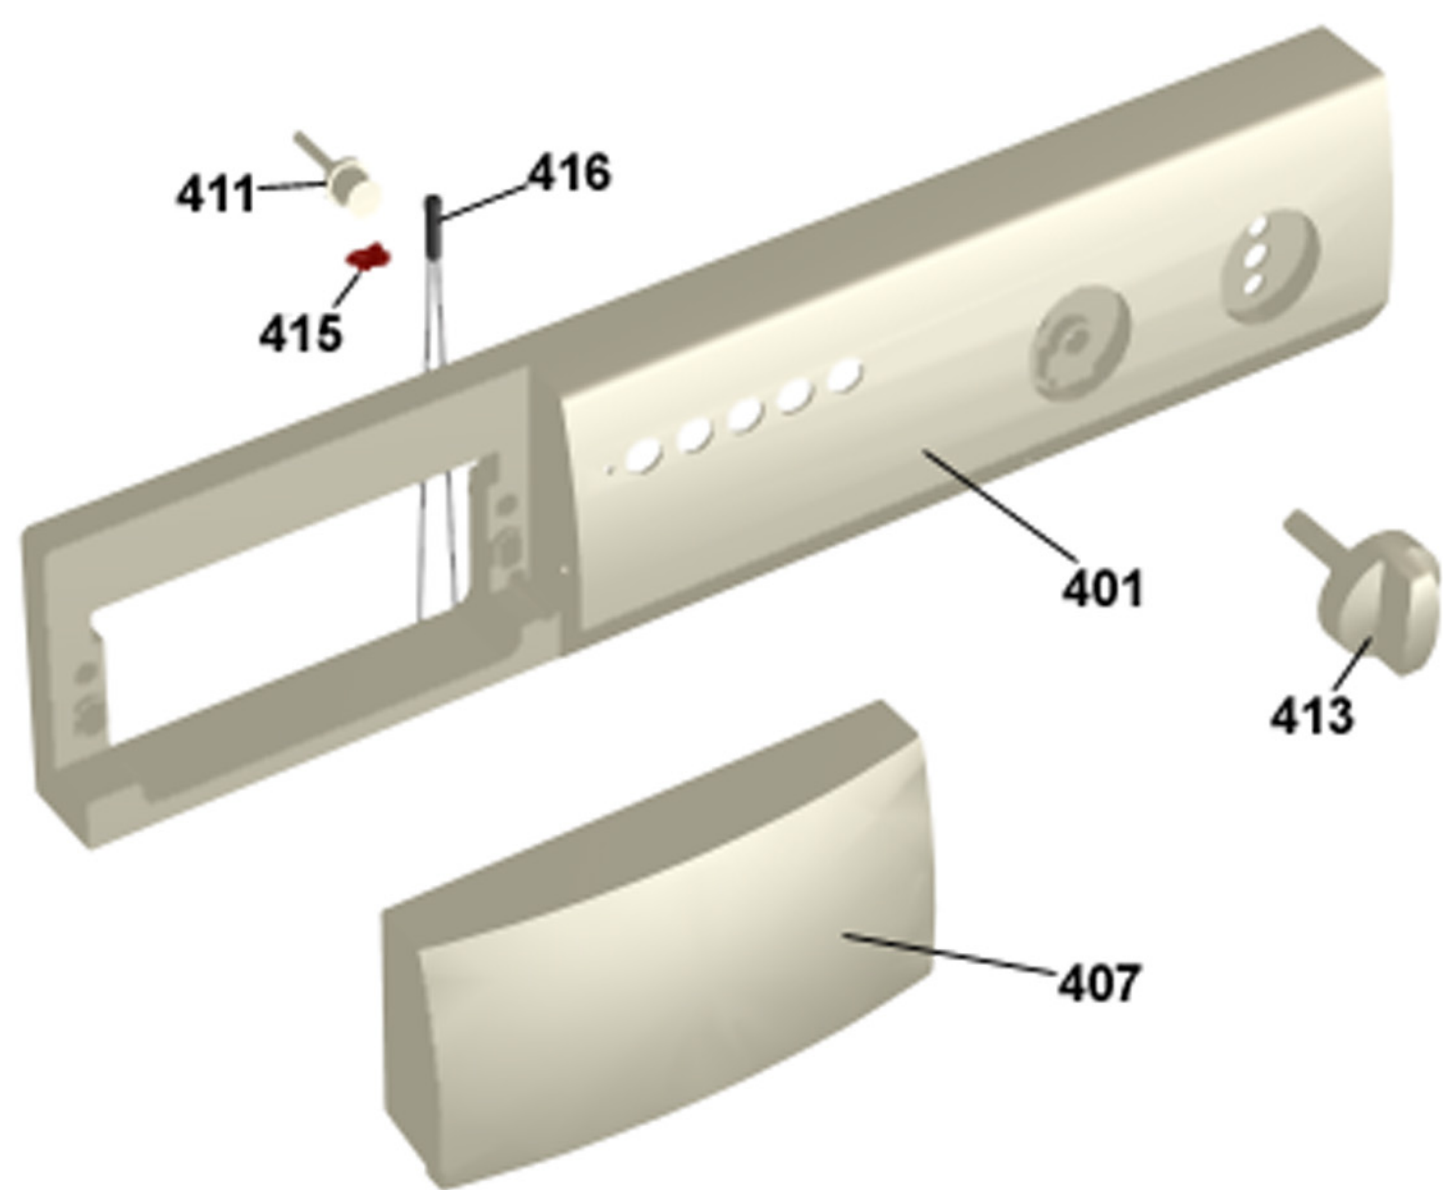

Control panel

ASKO, T701 US - White #10770120 (TD11US)

Pos	Spare part No.	Description	Qty	Comment
401	8076318-0-UL	PANEL W.HANDLE T701 ASKO US	1 Pcs	
401-a	8901591	Clip/Panel 600700s	4 Pcs	
403	8064945	Label program info. TD11	1 Pcs	
407	8061846-0-UL	Discontinued	0 Pcs	
411	8061711-0	Push Buttons TNM33/44/11/22	5 Pcs	
413	8061892-0	Temp/Timer Knob 600/700s	2 Pcs	
415	8061822	Decor Lens 06 Laundry	1 Pcs	
416	8060478	Ind. Lamp 600s WM	1 Pcs	
490	8065662	INSTRUCT TD21 ENGLISH US/CA	1 Pcs	
490	8065663	INSTRUCTIONS TD21 FRENCH US/CA	1 Pcs	
490	8065664	INSTRUCT TD21 SPANISH US/CA	1 Pcs