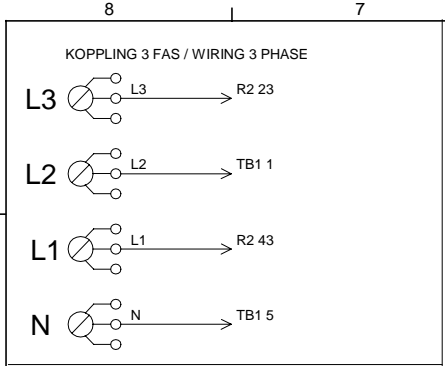

S:\UW\m2011_Tryckunderlag\Kopplingschema\8061835 TD11\8061835 TD11-02.dft , läpe , 8/30/01 9:49:32 AM

STEP NR.	START POSITION	5	10	15	20	25	30	35	40	45	50	55	60
01	COOLING 18 NEDKYLNING 18												
1	COOLING 9 NEDKYLNING 9												
2	MOTOR MOTOR												
3	MOTOR DIRECT MOTOR DIREKT												
4	BUZZER SUMMER												
5	BUZZER SUMMER												

This document must not be copied without our written permission, and the contents may not be used for any unauthorized purpose. Askö Cylinda AB

- BO: BOTTOM
- BOTTEN
- MO: MOTOR
- MOTOR
- R: RELÄ
- RELÄ
- ELH: VÄRMEELEMENT, LÅG EFFEKT
- HEATER, LOW POWER
- VÄRMEELEMENT, HÖG EFFEKT
- ELH: HEATER, HIGH POWER
- HEATER
- TM: TIMERMOTOR
- TIMERMOTOR
- DOOR SWITCH
- LUCKBRYTARE
- T1: THERMOSTAT (MAN O.H.)
- TERMOSTAT (MAN Ö.H.)
- T2: THERMOSTAT (AUT O.H.)
- TERMOSTAT (AUT Ö.H.)
- T3: THERMOSTAT (HIGH)
- TERMOSTAT (HÖG)
- T4: THERMOSTAT (LOW)
- TERMOSTAT (LÅG)
- BE: INTERNAL ILLUMINATION
- INNERBELYSNING
- TB: TRYCKBRYTARE
- PUSH BUTTON SWITCH
- IL: INDIKERINGSLAMPA
- INDICATION LAMP

- REC: OUTLET WASHING-MACHINE
- UTTAG TVÄTTMASKIN
- INKB: MAIN TERMINAL BLOCK
- INKOPPLINGSPLINT
- INTERNAL CONNECTION
- INTERN KOPPLING
- ALTERNATIVE WIRING
- ALTERNATIV KOPPLING

03	Changed number on TB 42 to TB 44	PS	01	41
02	Changed function TB 4	SS	01	33
01	LB2-LB4 and BU1-BU2 changed, JS added	PS	99	26
Rev ind	Revision	Appd	Year	Week

Pos.	Qty	Part No.	Name of item	Material
Material		Dens.Kg/dm3	Dimensions, Type, etc.	
Scale		Gen.tolerance	Description(ENG)	
Designed by		Gen.tol.Angle	CIRCUIT DIAGRAM TD11	
Released by		Iss by	Dept	Year
		UT	98	05
		Week	05	
ASKO CYLINDA			80 618 35	03
		Rev Ind	Replace	8061835 rev:02
		Project