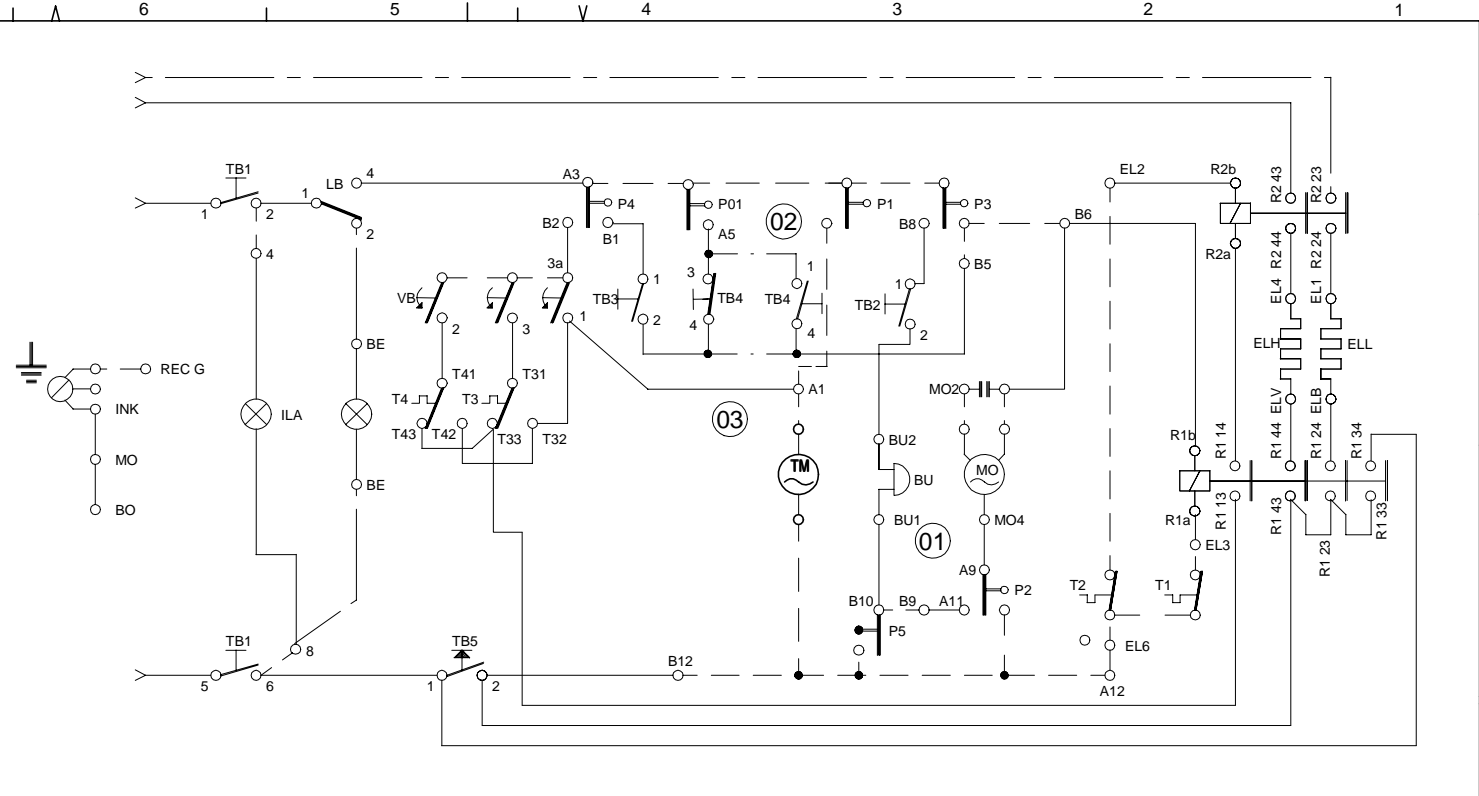

S:\UW\m2011_Tryckunderlag\Kopplingschema\8061835 TD11\8061835 TD11-02.dft , läpe , 8/30/01 9:49:32 AM

STEP NR.	START POSITION	5	10	15	20	25	30	35	40	45	50	55	60
01	COOLING 18 NEDKYLNING 18												
1	COOLING 9 NEDKYLNING 9												
2	MOTOR MOTOR												
3	MOTOR DIRECT MOTOR DIREKT												
4	BUZZER SUMMER												
5	BUZZER SUMMER												

This document must not be copied without our written permission, and the contents may not be used for any unauthorized purpose. Askö Cylinda AB

- BO: BOTTOM
- BOTTEN
- MO: MOTOR
- MOTOR
- R: RELÄ
- RELÄ
- ELH: VÄRMEELEMENT, LÅG EFFEKT
- HEATER, LOW POWER
- VÄRMEELEMENT, HÖG EFFEKT
- ELH: HEATER, HIGH POWER
- HEATER
- TM: TIMERMOTOR
- TIMERMOTOR
- DOOR SWITCH
- LUCKBRYTARE
- T1: THERMOSTAT (MAN O.H.)
- TERMOSTAT (MAN Ö.H.)
- T2: THERMOSTAT (AUT O.H.)
- TERMOSTAT (AUT Ö.H.)
- T3: THERMOSTAT (HIGH)
- TERMOSTAT (HÖG)
- T4: THERMOSTAT (LOW)
- TERMOSTAT (LÅG)
- BE: INTERNAL ILLUMINATION
- INNERBELYSNING
- TB: TRYCKBRYTARE
- PUSH BUTTON SWITCH
- IL: INDIKERINGSLAMPA
- INDICATION LAMP

- REC: OUTLET WASHING-MACHINE
- UTTAG TVÄTTMASKIN
- INKB: MAIN TERMINAL BLOCK
- INKOPPLINGSPLINT
- INTERNAL CONNECTION
- INTERN KOPPLING
- ALTERNATIVE WIRING
- ALTERNATIV KOPPLING

03	Changed number on TB 42 to TB 44	PS	01	41
02	Changed function TB 4	SS	01	33
01	LB2-LB4 and BU1-BU2 changed, JS added	PS	99	26
Rev ind	Revision	Appd	Year	Week

Pos.	Qty	Part No.	Name of item	Material
Material		Dens.Kg/dm3	Dimensions, Type, etc.	
Scale		Gen.tolerance	Description(ENG)	
Designed by		Gen.tol.Angle	CIRCUIT DIAGRAM TD11	
Released by		Iss by	Dept	Year
		UT	98	05
		Week	05	
ASKO CYLINDA			80 618 35	03
		Rev Ind	Replace	8061835 rev:02
		Project