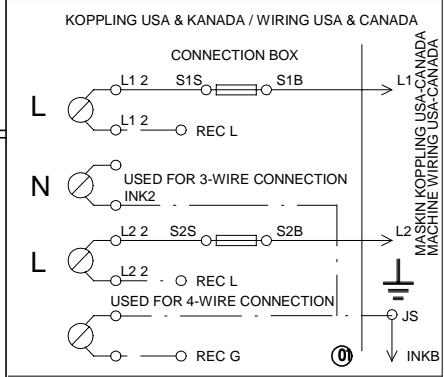

S:\UW\m2011_Tryckunderlag\Kopplingschema\8061835 TD11\8061835 TD11-02.dft , läpe , 8/30/01 9:49:32 AM

STEP NR.	START POSITION	5	10	15	20	25	30	35	40	45	50	55	60
01	COOLING 18 NEDKYLNING 18												
1	COOLING 9 NEDKYLNING 9												
2	MOTOR MOTOR												
3	MOTOR DIRECT MOTOR DIREKT												
4	BUZZER SUMMER												
5	BUZZER SUMMER												

This document must not be copied without our written permission, and the contents may not be used for any unauthorized purpose. Askö Cylinda AB

- BO: BOTTOM
- BOTTEN
- MO: MOTOR
- MOTOR
- R: RELÄ
- RELÄ
- ELH: VÄRMEELEMENT, LÅG EFFEKT
- HEATER, LOW POWER
- VÄRMEELEMENT, HÖG EFFEKT
- ELH: HEATER, HIGH POWER
- HEATER
- TM: TIMERMOTOR
- TIMERMOTOR
- DOOR SWITCH
- LUCKBRYTARE
- T1: THERMOSTAT (MAN O.H.)
- TERMOSTAT (MAN Ö.H.)
- T2: THERMOSTAT (AUT O.H.)
- TERMOSTAT (AUT Ö.H.)
- T3: THERMOSTAT (HIGH)
- TERMOSTAT (HÖG)
- T4: THERMOSTAT (LOW)
- TERMOSTAT (LÅG)
- BE: INTERNAL ILLUMINATION
- INNERBELYSNING
- TB: TRYCKBRYTARE
- PUSH BUTTON SWITCH
- IL: INDIKERINGSLAMPA
- INDICATION LAMP

- REC: OUTLET WASHING-MACHINE
- UTTAG TVÄTTMASKIN
- INKB: MAIN TERMINAL BLOCK
- INKOPPLINGSPLINT
- INTERNAL CONNECTION
- INTERN KOPPLING
- ALTERNATIVE WIRING
- ALTERNATIV KOPPLING

03	Changed number on TB 42 to TB 44	PS	01	41
02	Changed function TB 4	SS	01	33
01	LB2-LB4 and BU1-BU2 changed, JS added	PS	99	26
Rev ind	Revision	Appd	Year	Week

Pos.	Qty	Part No.	Name of item	Material
Material		Dens.Kg/dm3	Dimensions, Type, etc.	
Scale		Gen.tolerance	Description(ENG)	
Designed by		Gen.tol.Angle	CIRCUIT DIAGRAM TD11	
Released by		Iss by	Dept	Year
		UT	98	05
		Week	05	
ASKO CYLINDA			80 618 35	03
		Rev Ind	Replace	8061835 rev:02
		Project