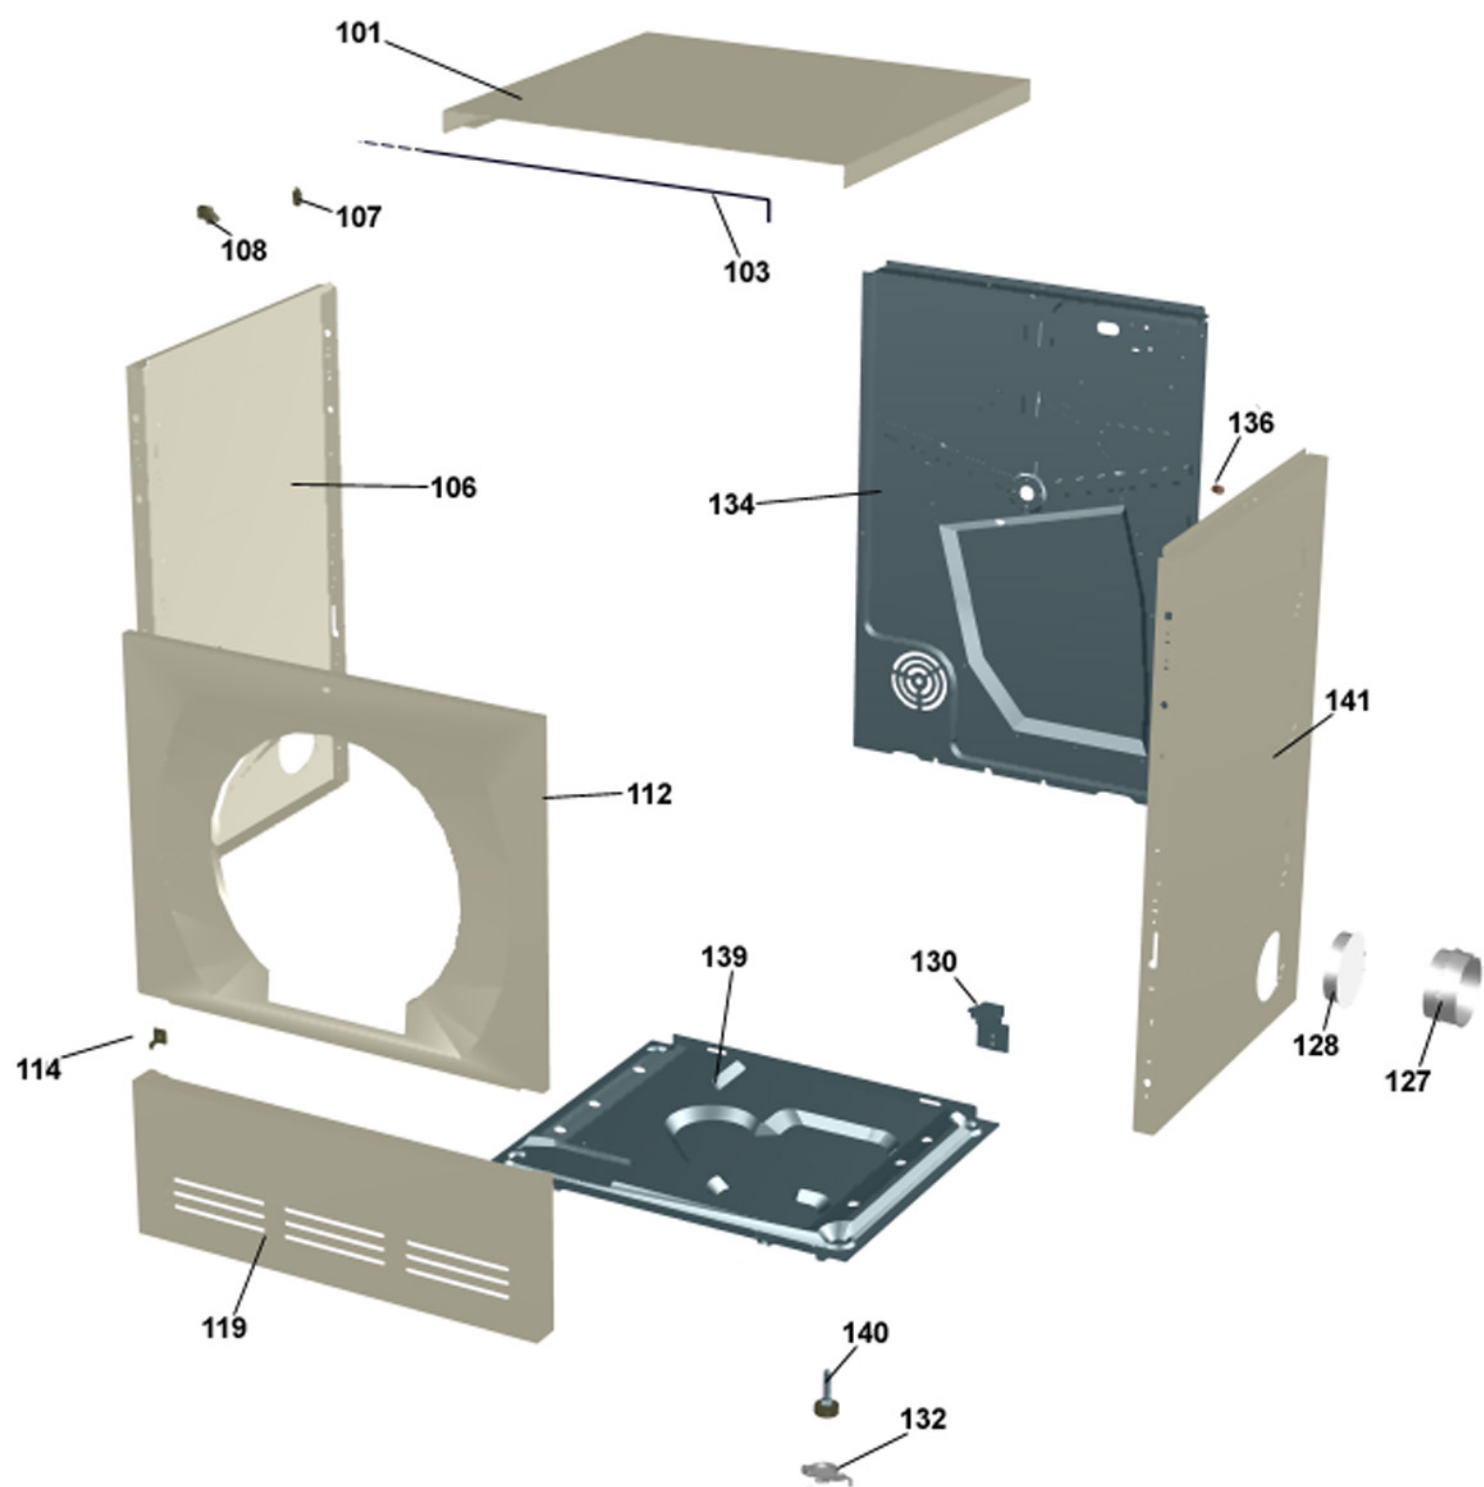

Control panel

ASKO, T701 US - White #10770120 (TD11US)

Pos	Spare part No.	Description	Qty	Comment
401	8076318-0-UL	PANEL W.HANDLE T701 ASKO US	1 Pcs	
401-a	8901591	Clip/Panel 600700s	4 Pcs	
403	8064945	Label program info. TD11	1 Pcs	
407	8061846-0-UL	Discontinued	0 Pcs	
411	8061711-0	Push Buttons TNM33/44/11/22	5 Pcs	
413	8061892-0	Temp/Timer Knob 600/700s	2 Pcs	
415	8061822	Decor Lens 06 Laundry	1 Pcs	
416	8060478	Ind. Lamp 600s WM	1 Pcs	
490	8065662	INSTRUCT TD21 ENGLISH US/CA	1 Pcs	
490	8065663	INSTRUCTIONS TD21 FRENCH US/CA	1 Pcs	
490	8065664	INSTRUCT TD21 SPANISH US/CA	1 Pcs	

Lower session**ASKO, T701 US - White #10770120 (TD11US)**

Pos	Spare part No.	Description	Qty	Comment
206	8061895	Motor Dryer 700s	1 Pcs	
206-a	8901969	Screw	4 Pcs	
208	8055200	Blower Dryer Front All	1 Pcs	
208-a	8901192	Locking Nut WM 03/05	1 Pcs	
210	8052638	TTube w/o Recirc holes	1 Pcs	
211	8052639	Exhaust Canal Bend	1 Pcs	
220	8801214	TENSION ARM W.BALL BEARING	1 Pc's	
226	8061949	Plug Fan TD700 Series	1 Pcs	
228	33700183	Terminal	1 Pcs	
228-a	8901097	Screw Terminal	1 Pcs	
228-b	8901413	Lock Washer laundry tops	1 Pcs	
230	8001444	TStat Low Temp T720	1 Pcs	
230-a	8902042	Screw Protective Cover Dryer	1 Pcs	
231	8001543	TStat 60C 1303 1353 / TD701	1 Pcs	
231-a	8902042	Screw Protective Cover Dryer	1 Pcs	
235	8061899	Fan Casing Lid T700	1 Pcs	
235-a	8902042	Screw Protective Cover Dryer	2 Pcs	
239	8076948	PROTECTION FAN HOUSE ASM	1 Pc's	
239-a	8902042	Screw Protective Cover Dryer	1 Pcs	
242	8064184	SEALING COVER FAN HOUSE	1 Pcs	