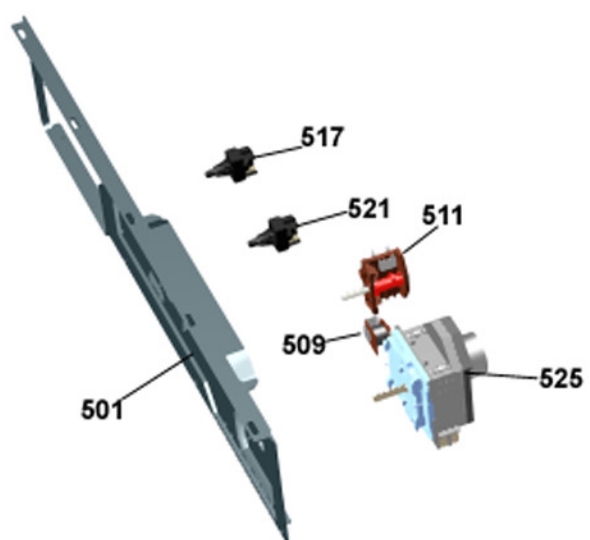

Cylinder and related parts

ASKO, T701 US - White #10770120 (TD11US)

Pos	Spare part No.	Description	Qty	Comment
301	8801216	Front frame compl. TD21	1 Pcs	
301-a	8902066	Screw	4 Pcs	
303	8061821	Front Felt Seal T700	1 Pcs	
304	8061932-49	Lamp housing lid grey TD21	1 Pcs	
306	8061887	Lamp Chimney	1 Pcs	
308	8053107	Micro Switch Dryer 03/05	1 Pcs	
309	8052622	Drum Roller Frt. TD	1 Pcs	
311	8052589	Paddle	2 Pcs	
311-a	8902099	Screw	5 Pcs	
313	8065710	Belt 700s	1 Pcs	
314	8052632	Bushing Rear Drum 03/05 TD	1 Pcs	
315	8061851	Rear Panel Inner T700	1 Pcs	
315-a	8900369	Screw T25	13 Pcs	
317	8064440	Felt sealing rear	1 Pcs	
318	8061800	Cylinder Dryer TD20 Comp.	1 Pcs	
320	8004439	Bearing Dryer Rear Panel All	1 Pcs	
321	8063808	Heater Element 2500 W700s	1 Pcs	
321-a	8900369	Screw T25	2 Pcs	
323	8008487	TStat Man. Reset TD	1 Pcs	
323-a	8900369	Screw T25	1 Pcs	
326	8008807	TStat 115C Auto Reset TD	1 Pcs	
326-a	8900369	Screw T25	1 Pcs	
331	8052650	Diaphragm Overheat	1 Pcs	
332	8064151	CAP OF BOLT	1 Pcs	