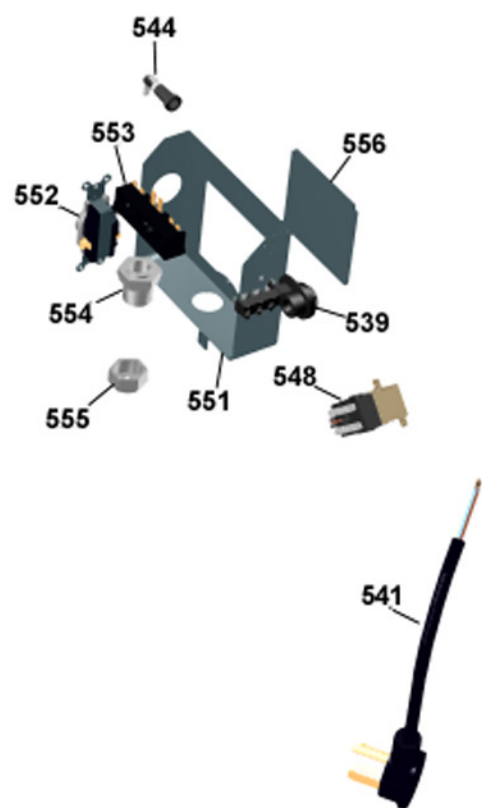

Cylinder and related parts

ASKO, T701 US - White #10770120 (TD11US)

Pos	Spare part No.	Description	Qty	Comment
301	8801216	Front frame compl. TD21	1 Pcs	
301-a	8902066	Screw	4 Pcs	
303	8061821	Front Felt Seal T700	1 Pcs	
304	8061932-49	Lamp housing lid grey TD21	1 Pcs	
306	8061887	Lamp Chimney	1 Pcs	
308	8053107	Micro Switch Dryer 03/05	1 Pcs	
309	8052622	Drum Roller Frt. TD	1 Pcs	
311	8052589	Paddle	2 Pcs	
311-a	8902099	Screw	5 Pcs	
313	8065710	Belt 700s	1 Pcs	
314	8052632	Bushing Rear Drum 03/05 TD	1 Pcs	
315	8061851	Rear Panel Inner T700	1 Pcs	
315-a	8900369	Screw T25	13 Pcs	
317	8064440	Felt sealing rear	1 Pcs	
318	8061800	Cylinder Dryer TD20 Comp.	1 Pcs	
320	8004439	Bearing Dryer Rear Panel All	1 Pcs	
321	8063808	Heater Element 2500 W700s	1 Pcs	
321-a	8900369	Screw T25	2 Pcs	
323	8008487	TStat Man. Reset TD	1 Pcs	
323-a	8900369	Screw T25	1 Pcs	
326	8008807	TStat 115C Auto Reset TD	1 Pcs	
326-a	8900369	Screw T25	1 Pcs	
331	8052650	Diaphragm Overheat	1 Pcs	
332	8064151	CAP OF BOLT	1 Pcs	